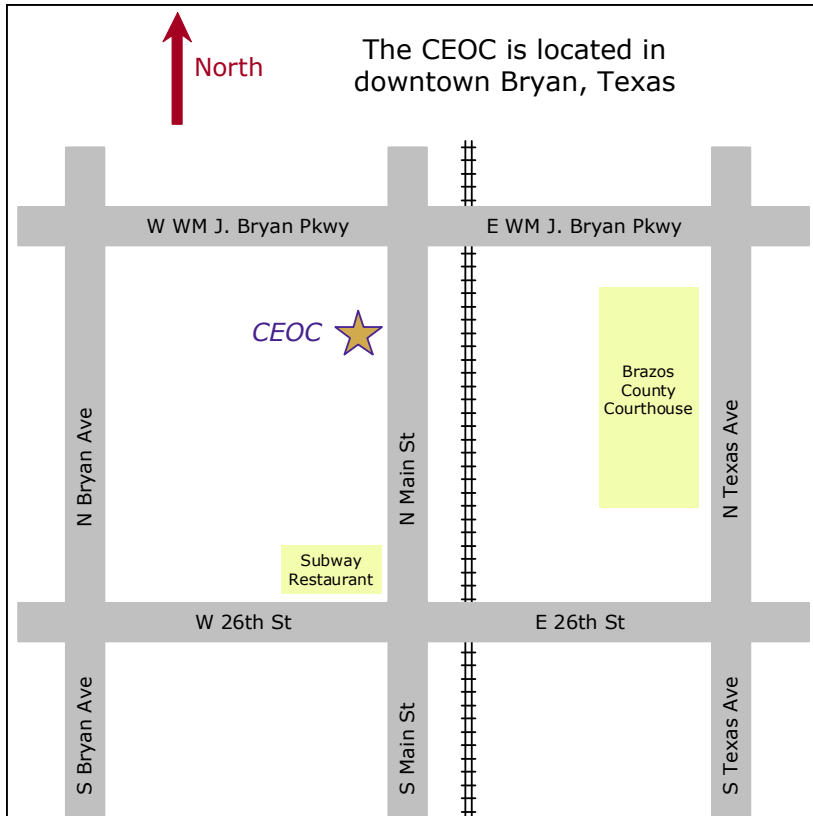

# Brazos Valley Community EOC (CEOC)

*With Emergency Management offices of:  
Brazos County, City of Bryan,  
City of College Station, and  
Texas A&M University*

Enter the glass doors with the CEOC logo.

Take the elevator or stairs to the basement.

The CEOC entrance is to the right.

If no one is at the reception desk, ring the doorbell on the right doorframe, or use the phone to call one of the offices.

Depending on the time of day, finding a close parking spot can be a challenge.

[Click here to open a web browser link to Yahoo! Maps](#)

Brazos Valley Community EOC  
110 North Main, Suite 100  
Bryan, TX 77803  
(979) 821-1000